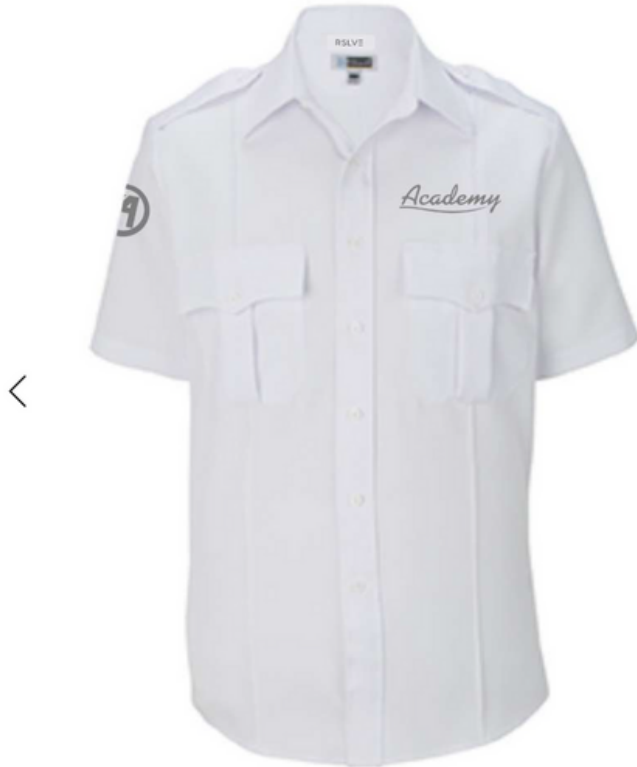

Academy Voucher Ordering Instructions

RSLVE

RSLVE Collection ▾ Sustainability ▾ Contact Us Corporate Programs ▾ My Account

WHEN FINISHED SHOPPING, CLICK THE SHOPPING CART ICON.

Academy Voucher Store - Home Shop - For Her Shop

Mens SS Academy
$33.00

Driver's long s
functional; thi
mainstay for ar
up to demanding
that respond to

Size Chart
PDF

	Mens LS Academy Bus Shirt	×
	Size:	
	Sleeve Length:	
	1 × $33.00	
	Mens SS Academy Bus Shirt - M (Mens neck 15.5)	×
SUBTOTAL:		$66.00
VIEW CART		
CHECK OUT		

CLICK "VIEW CART".